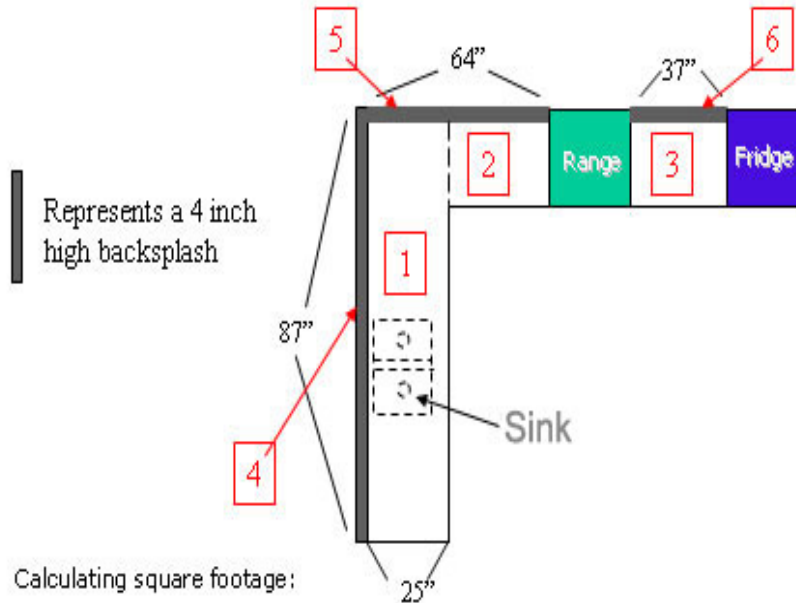

How To Measure Your Countertops

Calculating square footage:

To calculate square footage of your countertop as accurately as possible it is best to divide the countertop into section as shown above.

Countertop piece 1: 25 in x 87 in = 2,175 sq in
 Countertop piece 2: 25 in x 39 in = 975 sq in
 Countertop piece 3: 25 in x 37 in = 925 sq in
Total countertop: 4,075 sq in ÷ 144 = 28.3 square feet

Backsplash piece 4: 87 in x 4 in = 348 sq in
 Backsplash piece 5: 64 in x 4 in = 256 sq in
 Backsplash piece 6: 37 in x 4 in = 148 sq in
Total backsplash: 752 sq in ÷ 144 = 5.2 square feet

Total in square feet: 33.5 square feet

Step-by-Step Instructions:

- Step 1. Grab a pencil, measuring tape and/or ruler.
- Step 2. Using the space below, roughly draw the shape of your countertop space you would like surfaced. Drawing does not need to be to scale.
- Step 3. Put the measurements on your rough drawing as you go. Please indicate approximate location of any required cut-outs for under-mount or drop-in sinks, cooktops, etc. See example above. If you would like a backsplash, please indicate where you would like it by drawing a double line along that length of the countertop. It is best to round to the nearest 1/2" for pricing purposes.
- Step 4. Mark each top (Top 1, Top 2, etc.)
- Step 5. Show rounded corners and any special details if required.
- Step 6. In the section for special instructions, indicate product (Corian, Granite, etc.), color and any other information that will help us quote your countertop as accurately as possible.
- Step 7. Set up a free consultation appointment by calling us at 1-800-380-1733.

A large rectangular area filled with a fine grid of small squares, intended for drawing a countertop outline.